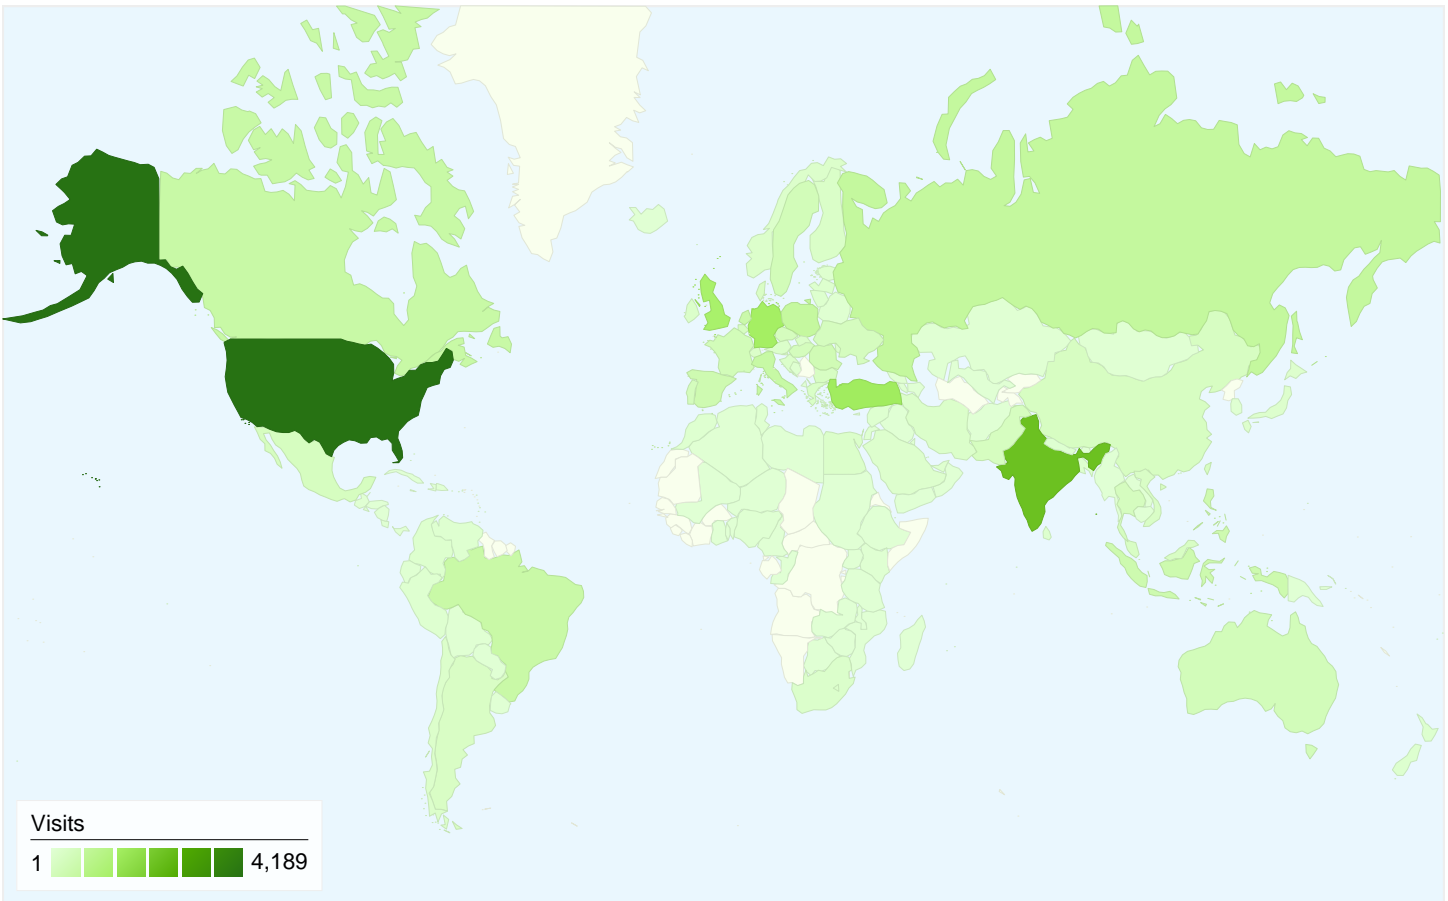

24,984 visits came from 158 countries/territories

Site Usage

Country/Territory	Visits	Pages/Visit	Avg. Time on Site	% New Visits	Bounce Rate
Visits 24,984 % of Site Total: 100.00%	Pages/Visit 4.31 Site Avg: 4.31 (0.00%)	Avg. Time on Site 00:02:41 Site Avg: 00:02:41 (0.00%)	% New Visits 84.23% Site Avg: 84.03% (0.23%)	Bounce Rate 55.88% Site Avg: 55.88% (0.00%)	
United States	4,189	3.99	00:02:06	88.09%	55.69%
India	2,334	2.81	00:02:16	89.16%	59.85%
Turkey	1,465	3.73	00:02:25	85.87%	56.79%
Germany	1,400	5.69	00:03:05	85.36%	50.00%
United Kingdom	1,305	3.41	00:01:36	87.74%	56.32%
Russia	670	6.34	00:04:03	60.60%	60.30%
Poland	662	6.06	00:03:20	73.72%	54.53%
Italy	594	6.41	00:02:55	84.85%	50.84%
Canada	570	3.20	00:01:32	90.18%	59.65%