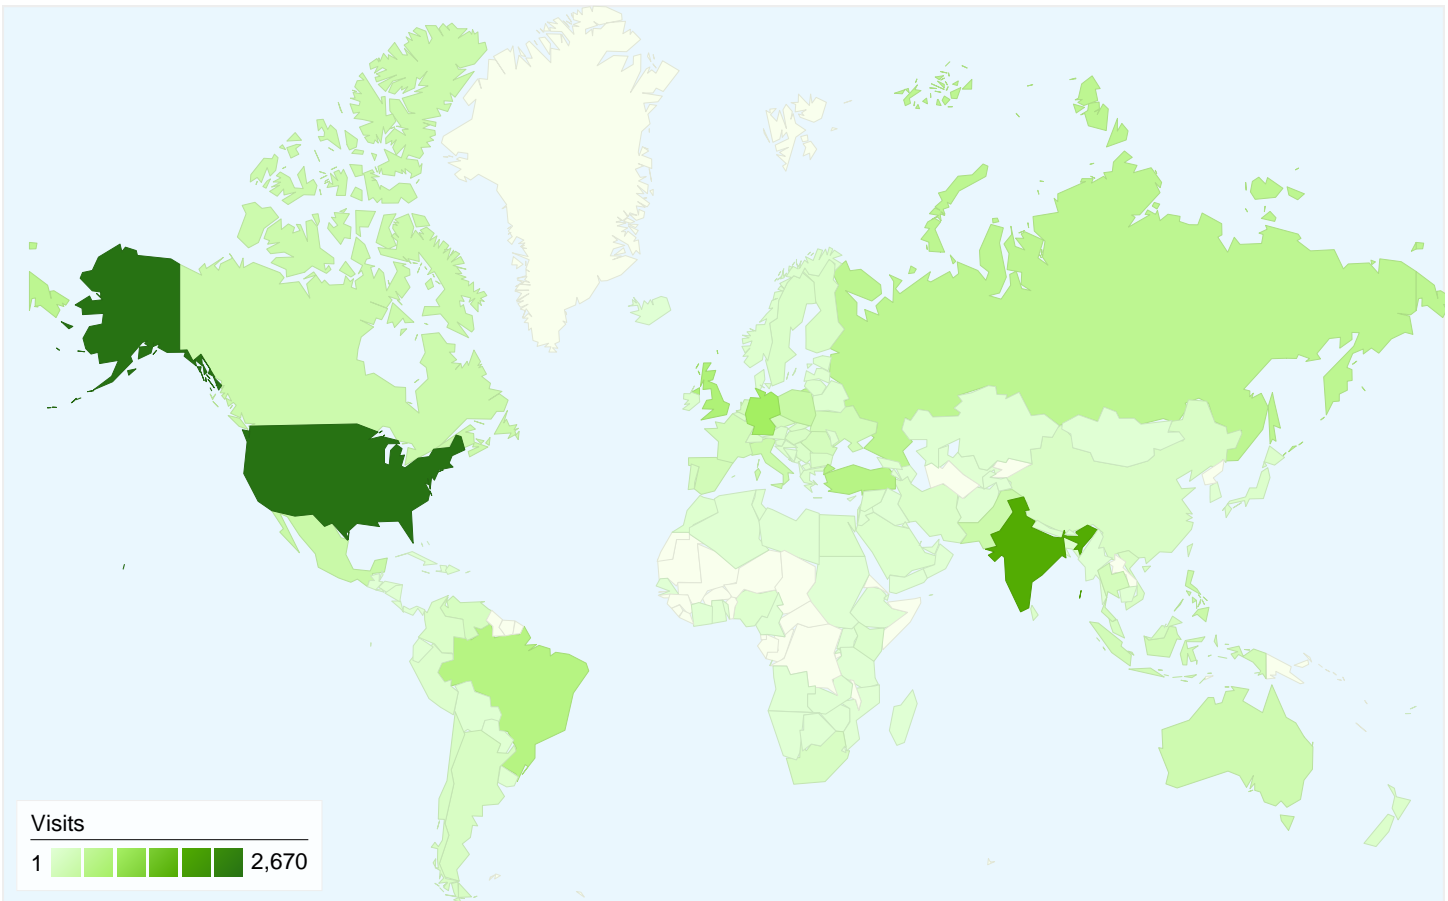

Visitors
14,021

Map Overlay

Traffic Sources Overview

- **Search Engines**
 10,447.00 (64.80%)
- **Referring Sites**
 3,091.00 (19.17%)
- **Direct Traffic**
 2,583.00 (16.02%)

Content Overview

Pages	Pageviews	% Pageviews
/	14,946	19.56%
/free-css-templates.php	6,675	8.73%
/free-css-templates.php?pg=2	3,197	4.18%
/free-css-templates.php?pg=3	2,533	3.31%
/free-css-templates.php?pg=4	2,162	2.83%

14,021 people visited this site

16,121 Visits

14,021 Absolute Unique Visitors

76,417 Pageviews

4.74 Average Pageviews

00:02:58 Time on Site

58.05% Bounce Rate

84.02% New Visits

All traffic sources sent a total of 16,121 visits

-  16.02% Direct Traffic
-  19.17% Referring Sites
-  64.80% Search Engines

- **Search Engines**
10,447.00 (64.80%)
- **Referring Sites**
3,091.00 (19.17%)
- **Direct Traffic**
2,583.00 (16.02%)

16,121 visits came from 158 countries/territories

Site Usage						
Visits	Pages/Visit	Avg. Time on Site	% New Visits	Bounce Rate		
16,121 % of Site Total: 100.00%	4.74 Site Avg: 4.74 (0.00%)	00:02:58 Site Avg: 00:02:58 (0.00%)	84.23% Site Avg: 84.02% (0.24%)	58.05% Site Avg: 58.05% (0.00%)		
Country/Territory	Visits	Pages/Visit	Avg. Time on Site	% New Visits	Bounce Rate	
United States	2,670	4.58	00:02:25	88.76%	56.25%	
India	1,759	2.91	00:02:21	91.07%	62.76%	
Germany	903	5.61	00:02:37	83.17%	55.48%	
United Kingdom	741	4.07	00:01:49	88.80%	61.54%	
Brazil	649	4.18	00:03:15	86.29%	57.63%	
Turkey	624	4.54	00:02:38	88.30%	61.06%	
Russia	529	6.80	00:04:01	69.75%	52.36%	
Poland	364	7.26	00:03:20	76.92%	57.42%	
Mexico	349	6.56	00:04:03	79.08%	63.61%	