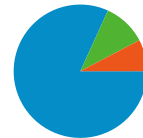

- **Search Engines**
  20,437.00 (81.80%)
- **Direct Traffic**
  2,625.00 (10.51%)
- **Referring Sites**
  1,922.00 (7.69%)

Top Traffic Sources

Sources	Visits	% visits
google (organic)	20,066	80.32%
(direct) ((none))	2,625	10.51%
shakin.ru (referral)	315	1.26%
portafolioblog.com (referral)	182	0.73%
bing (organic)	146	0.58%

Keywords	Visits	% visits
css templates	7,465	36.53%
free css templates	2,727	13.34%
css template	1,476	7.22%
free css template	750	3.67%
template css	209	1.02%