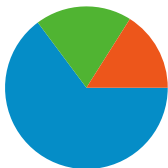

Traffic Sources Overview

- **Search Engines**
  10,447.00 (64.80%)
- **Referring Sites**
  3,091.00 (19.17%)
- **Direct Traffic**
  2,583.00 (16.02%)

Content Overview

Pages	Pageviews	% Pageviews
/	14,946	19.56%
/free-css-templates.php	6,675	8.73%
/free-css-templates.php?pg=2	3,197	4.18%
/free-css-templates.php?pg=3	2,533	3.31%
/free-css-templates.php?pg=4	2,162	2.83%