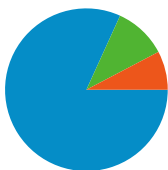

Traffic Sources Overview

- **Search Engines**
  20,437.00 (81.80%)
- **Direct Traffic**
  2,625.00 (10.51%)
- **Referring Sites**
  1,922.00 (7.69%)

Content Overview

Pages	Pageviews	% Pageviews
/	24,931	23.14%
/free-css-templates.php	10,736	9.96%
/free-css-templates.php?pg=2	4,118	3.82%
/free-css-templates.php?pg=3	3,207	2.98%
/free-css-templates.php?pg=4	2,629	2.44%