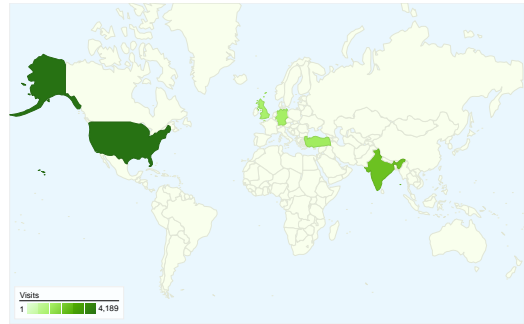

Map Overlay

Traffic Sources Overview

- **Search Engines**
  20,437.00 (81.80%)
- **Direct Traffic**
  2,625.00 (10.51%)
- **Referring Sites**
  1,922.00 (7.69%)

Content Overview

Pages	Pageviews	% Pageviews
/	24,931	23.14%
/free-css-templates.php	10,736	9.96%
/free-css-templates.php?pg=2	4,118	3.82%
/free-css-templates.php?pg=3	3,207	2.98%
/free-css-templates.php?pg=4	2,629	2.44%