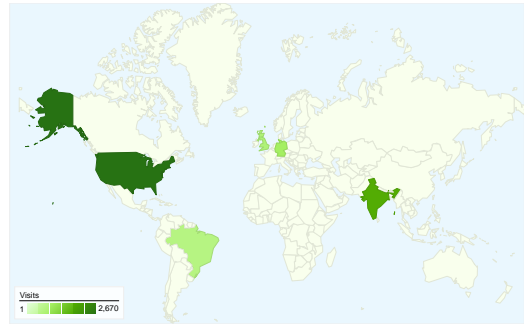

Site Usage

16,121 Visits

58.05% Bounce Rate

76,417 Pageviews

00:02:58 Avg. Time on Site

4.74 Pages/Visit

84.02% % New Visits

Visitors Overview

Visitors
14,021

Map Overlay

Traffic Sources Overview

- **Search Engines**
 10,447.00 (64.80%)
- **Referring Sites**
 3,091.00 (19.17%)
- **Direct Traffic**
 2,583.00 (16.02%)

Content Overview

Pages	Pageviews	% Pageviews
/	14,946	19.56%
/free-css-templates.php	6,675	8.73%
/free-css-templates.php?pg=2	3,197	4.18%
/free-css-templates.php?pg=3	2,533	3.31%
/free-css-templates.php?pg=4	2,162	2.83%

All traffic sources sent a total of 16,121 visits

-  16.02% Direct Traffic
-  19.17% Referring Sites
-  64.80% Search Engines

- **Search Engines**
10,447.00 (64.80%)
- **Referring Sites**
3,091.00 (19.17%)
- **Direct Traffic**
2,583.00 (16.02%)

16,121 visits came from 158 countries/territories

Site Usage						
Visits	Pages/Visit	Avg. Time on Site	% New Visits	Bounce Rate		
16,121 % of Site Total: 100.00%	4.74 Site Avg: 4.74 (0.00%)	00:02:58 Site Avg: 00:02:58 (0.00%)	84.23% Site Avg: 84.02% (0.24%)	58.05% Site Avg: 58.05% (0.00%)		
Country/Territory	Visits	Pages/Visit	Avg. Time on Site	% New Visits	Bounce Rate	
United States	2,670	4.58	00:02:25	88.76%	56.25%	
India	1,759	2.91	00:02:21	91.07%	62.76%	
Germany	903	5.61	00:02:37	83.17%	55.48%	
United Kingdom	741	4.07	00:01:49	88.80%	61.54%	
Brazil	649	4.18	00:03:15	86.29%	57.63%	
Turkey	624	4.54	00:02:38	88.30%	61.06%	
Russia	529	6.80	00:04:01	69.75%	52.36%	
Poland	364	7.26	00:03:20	76.92%	57.42%	
Mexico	349	6.56	00:04:03	79.08%	63.61%	